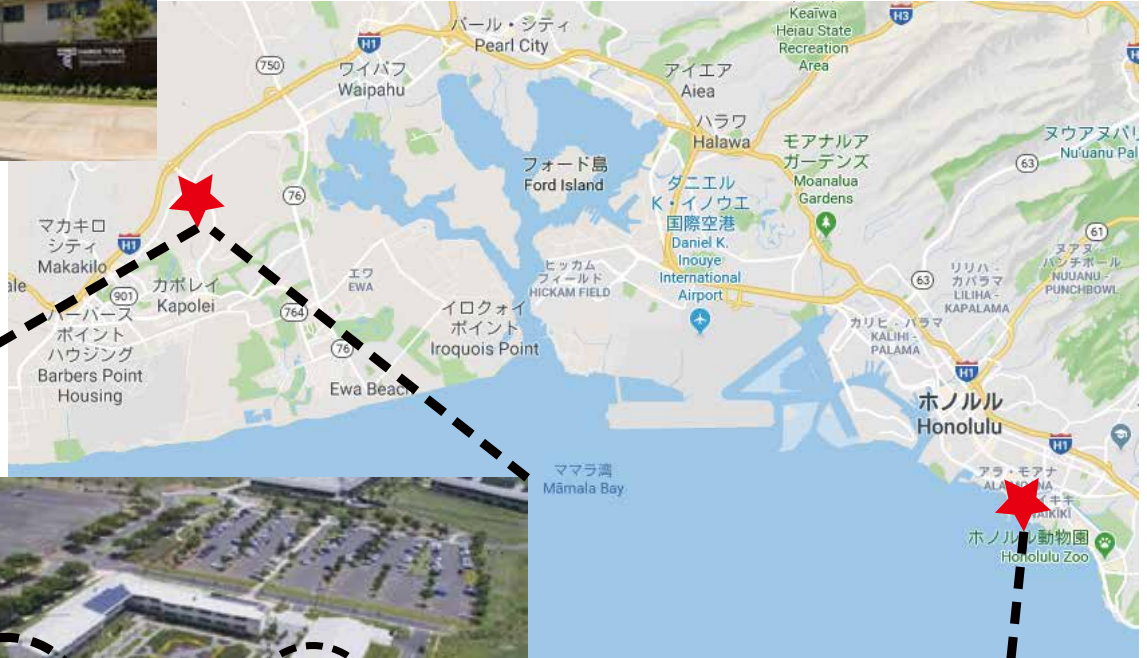

Campus Map

TynelO

December 14, 2018

Hawaii Tokai International College (HTIC)
91-971 Farrington Highway Kapolei, HI 96707 U.S.A

★ Poster Session

A bldg.

Lobby

2nd floor

★ Registration Desk

★ Invited Talk

Tatsuro Matsumae Auditorium

★ Network Dinner

DUKE'S

WAIKIKI

<https://www.dukeswaikiki.com>

2335 Kalakaua Ave #116, Honolulu, HI 96815 U.S.A